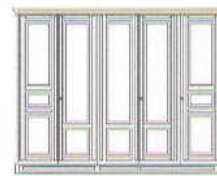

EB DB DB Hotel-EB Hotel-DB
Liegefläche: 100x200 180x200 200x200 100x200 180x200

2-türig
B/H/T 112/218/61

3-türig
162/218/61

4-türig
211/218/61

5-türig
260/218/61

5-türig (3Spiegel)
260/218/61

6-türig
309/218/61