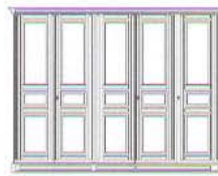

EB DB DB Hotel-EB Hotel-DB
Liegefläche: 100x200 180x200 200x200 100x200 180x200

2-türig
B/H/T 112/218/61

3-türig
162/218/61

4-türig
211/218/61

5-türig
260/218/61

5-türig (3Spiegel)
260/218/61

6-türig
309/218/61