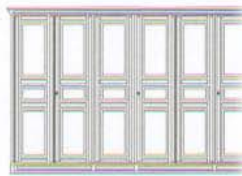

EB DB DB Hotel-EB Hotel-DB
Liegefläche: 100x200 180x200 200x200 100x200 180x200

2-türig
B/H/T 112/218/61

3-türig
162/218/61

4-türig
211/218/61

5-türig
260/218/61

5-türig (3Spiegel)
260/218/61

6-türig
309/218/61